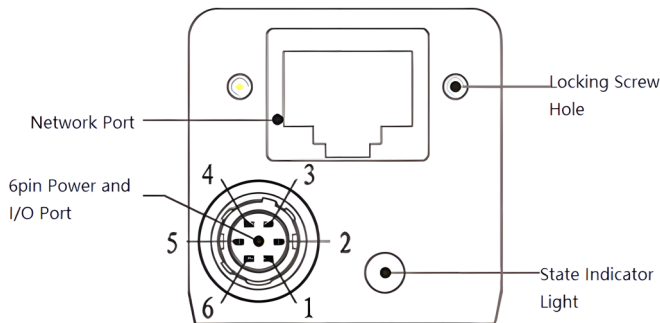

I/O Connection

Pin	Signal	Description
1	Power	DC9V-24Vinput
2	Line1	Opto-isolated input
3	Line2	GPIO (I/O can be configured for non-isolated software)
4	Line0	Opto-isolated output
5	IO GND	Opto-isolated ground
6	GND	Ground

COGNEX

Companies around the world rely on Cognex vision and barcode reading solutions to optimize quality, drive down costs, and control traceability.

Corporate Headquarters One Vision Drive Natick, MA 01760 USA

Regional Sales Offices

Americas

North America +1 844 999 2469
Brazil +55 11 4210 3919
Mexico +800 733 4116

Europe

Austria +43 800 28 16 32
Belgium +32 289 370 75
Czechia +420 800 023 519
France +33 1 76 54 93 18
Germany +49 721 958 8052
Hungary +36 800 80291

Ireland +353 21 421 7500
Italy +39 02 3057 8196
Netherlands +31 207 941 398
Poland +48 717 121 086
Romania +40 741 041 272
Spain +34 93 299 28 14
Sweden +46 21 14 55 88
Switzerland +41 445 788 877
Turkey +90 216 900 1696
United Kingdom +44 121 29 65 163

Asia-Pacific

Australia +61 2 7202 6910
China +86 21 5875 1133

India +91 7305 040397
Indonesia +62 21 3076 1792
Japan +81 3 5977 5400
Korea +82 2 539 9047
Malaysia +6019 916 5532
New Zealand +64 9 802 0555
Philippines +63 2 8539 3990
Singapore +65 3158 3322
Taiwan +886 02 7703 2848
Thailand +66 6 3230 9998
Vietnam +84 98 2405167

© Copyright 2024, Cognex Corporation.
All information in this document is subject to change without notice. All Rights Reserved. Cognex is a registered trademarks of Cognex Corporation. All other trademarks are property of their respective owners. 05-2024

www.cognex.com