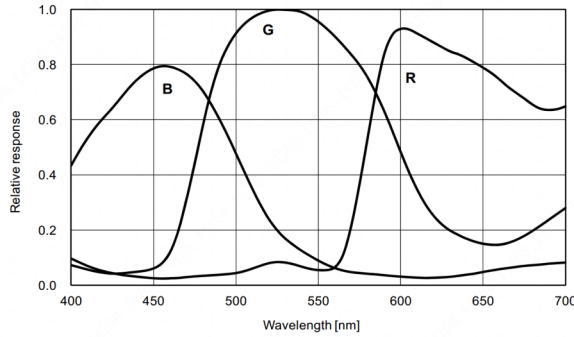

Spectrogram