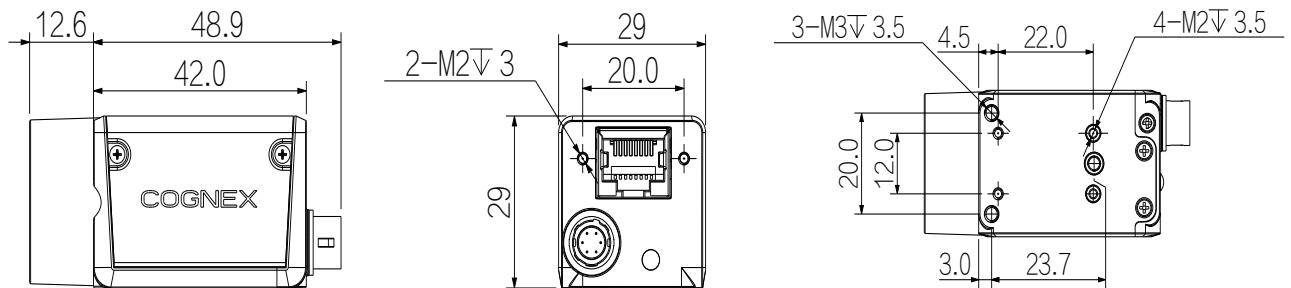

Dimensions